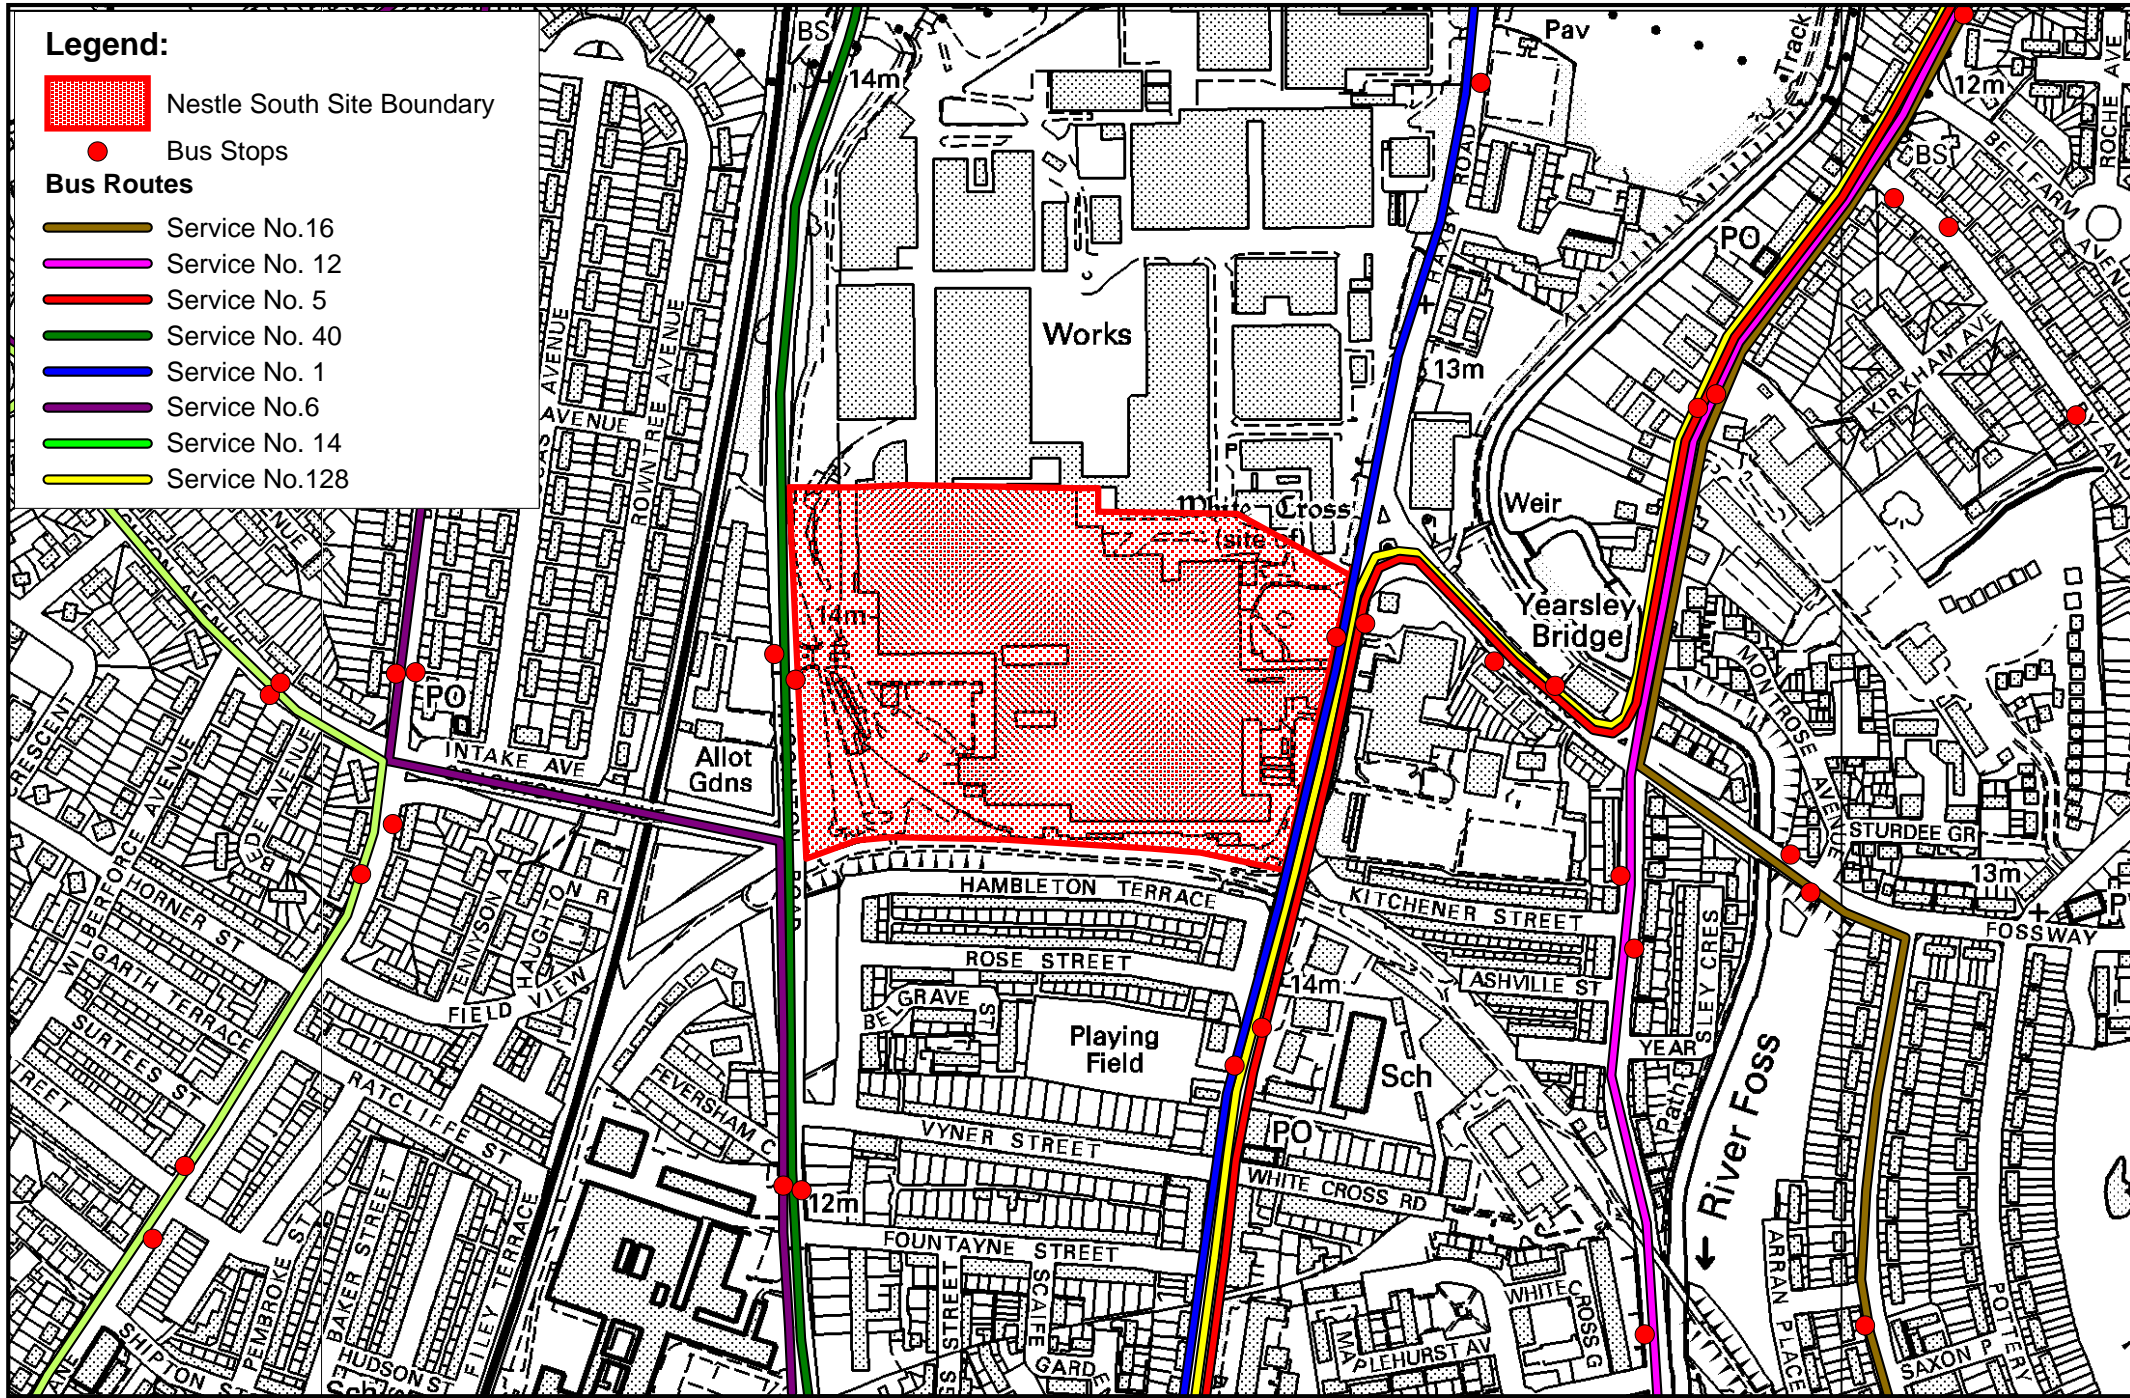

Legend:

- Nestle South Site Boundary
- Bus Stops
- **Bus Routes**
- Service No.16
- Service No. 12
- Service No. 5
- Service No. 40
- Service No. 1
- Service No.6
- Service No. 14
- Service No.128

Plan 5a: Existing Transport Infrastructure